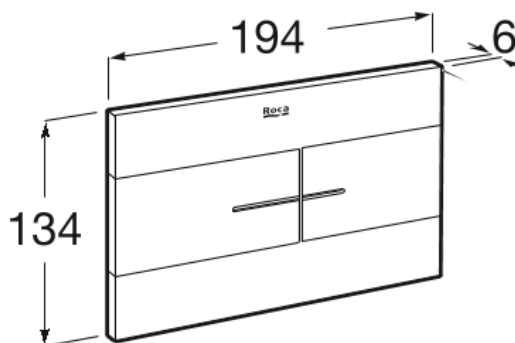

DUPLO S

PS2 (DUPLO S) - Dual flush operating plate for concealed cistern. Cable technology. No tools required for installation.

DIMENSIONS

Length 194 mm
Width 6 mm
Height 134 mm

COLOURS AND FINISHES

PRICE (VAT INCLUDED)

£136.51

FEATURES

Number of buttons: 2

TECHNICAL DRAWINGS

BOUGHT TOGETHER FREQUENTLY

Duplo S full height installation system with cistern and frame (AG)

8900A902E

Duplo S Under Window Adjustable Concealed Cistern (AG)

8900A22A1

Duplo S Under Window Concealed Cistern (AG)

8900A22A0

Duplo S

Designed for modern living, Duplo S installation systems seamlessly integrate advanced concealed cistern technology with refined flush plate designs, providing unparalleled comfort and style for any bathroom project.