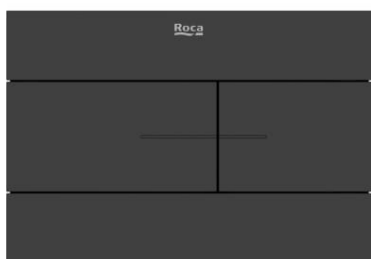

DUPLO S

PS2 (DUPLO S) - Dual flush operating plate for concealed cistern. Cable technology. No tools required for installation.

DIMENSIONS

Length 194 mm
Width 6 mm
Height 134 mm

COLOURS AND FINISHES

PRICE (VAT INCLUDED)

£136.51

FEATURES

Number of buttons: 2

TECHNICAL DRAWINGS

BOUGHT TOGETHER FREQUENTLY

Duplo S full height installation system with cistern and frame (AG)

8900A902E

Duplo S Under Window Adjustable Concealed Cistern (AG)